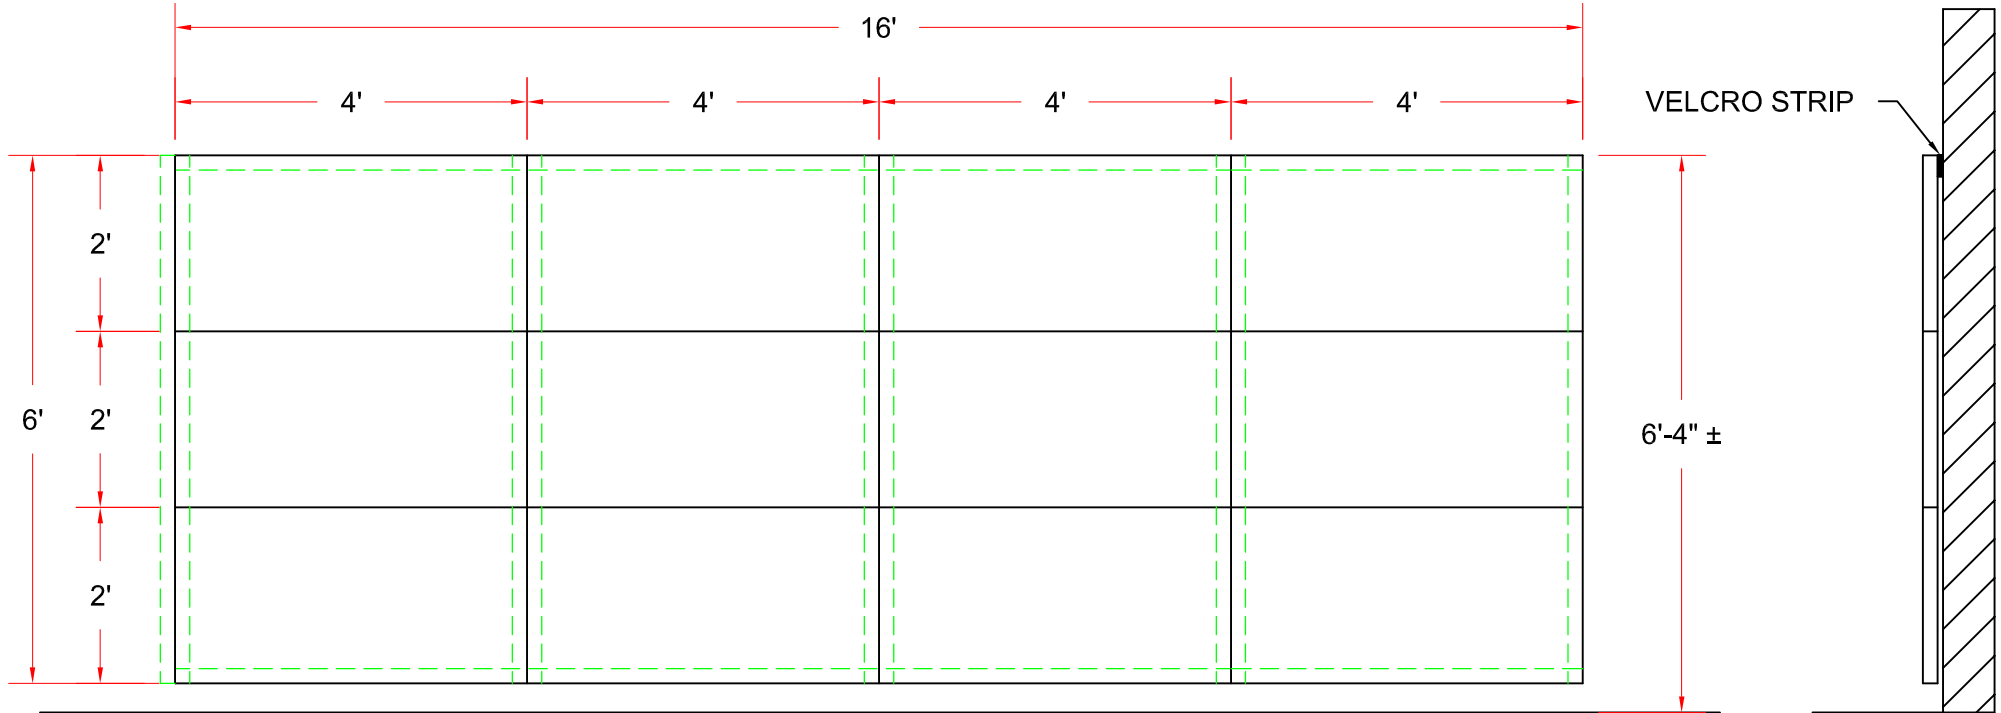

RS Education Wall Padding:

SUPPLY ONLY:

RS Education Wall Padding as supplied by Royal Stewart Ltd.

Allow one (1) section for each basketball backstop.

Each section will be 192" (4877 mm) long x 72" (1829 mm) high and consist of four (4) 48" (1219 mm) long x 72" (1829 mm) high tri-folding wall pads with velcro on 4 sides. Standard fold, 24" (610 mm) panels.

Each section includes 192" (4877 mm) of RS GMH aluminum gym mat hanger with velcro insert.

Pad filler to be 2 inch Urethane 100 ILD covered with 18oz. vinyl.

Removable wall pads can also be used as all purpose floor mats.

Colour to be selected from standard range.

1 SECTIONS OF WALL PADDING 16' WIDE x 6' HIGH CONSISTING OF FOUR (4) 4' x 6' TRI-FOLDING ALL PURPOSE PADS WITH VELCRO ON ALL 4 SIDES STANDARD FOLD, 2' PANELS AND HUNG WITH RS GMH - ALUMINUM GYM MAT HANGER AND VELCRO.

MATERIAL: (2") URETHANE 100 ILD WITH 18 OZ. VINYL COVER.
 COLOUR: TO BE SELECTED BY OWNER FROM STANDARD RANGE.
 VELCRO: 16' OF VELCRO EDGING.

WORK ORDER / TRACKING NO		QTY REQUIRED		RSL MANUFACTURING Your Sports Facility and Auditorium Specialists Unit 12 - 1601 Church Ave. Winnipeg, Manitoba, Canada, R2X 1G9		1
MATERIAL		TITLE RS EDUCATION WALL PADDING				1
SCALE N.T.S.		DRAWN BY ET		DWG SHEET NO 1		ROUTING
DATE 10/28/02				DWG NO		REV A